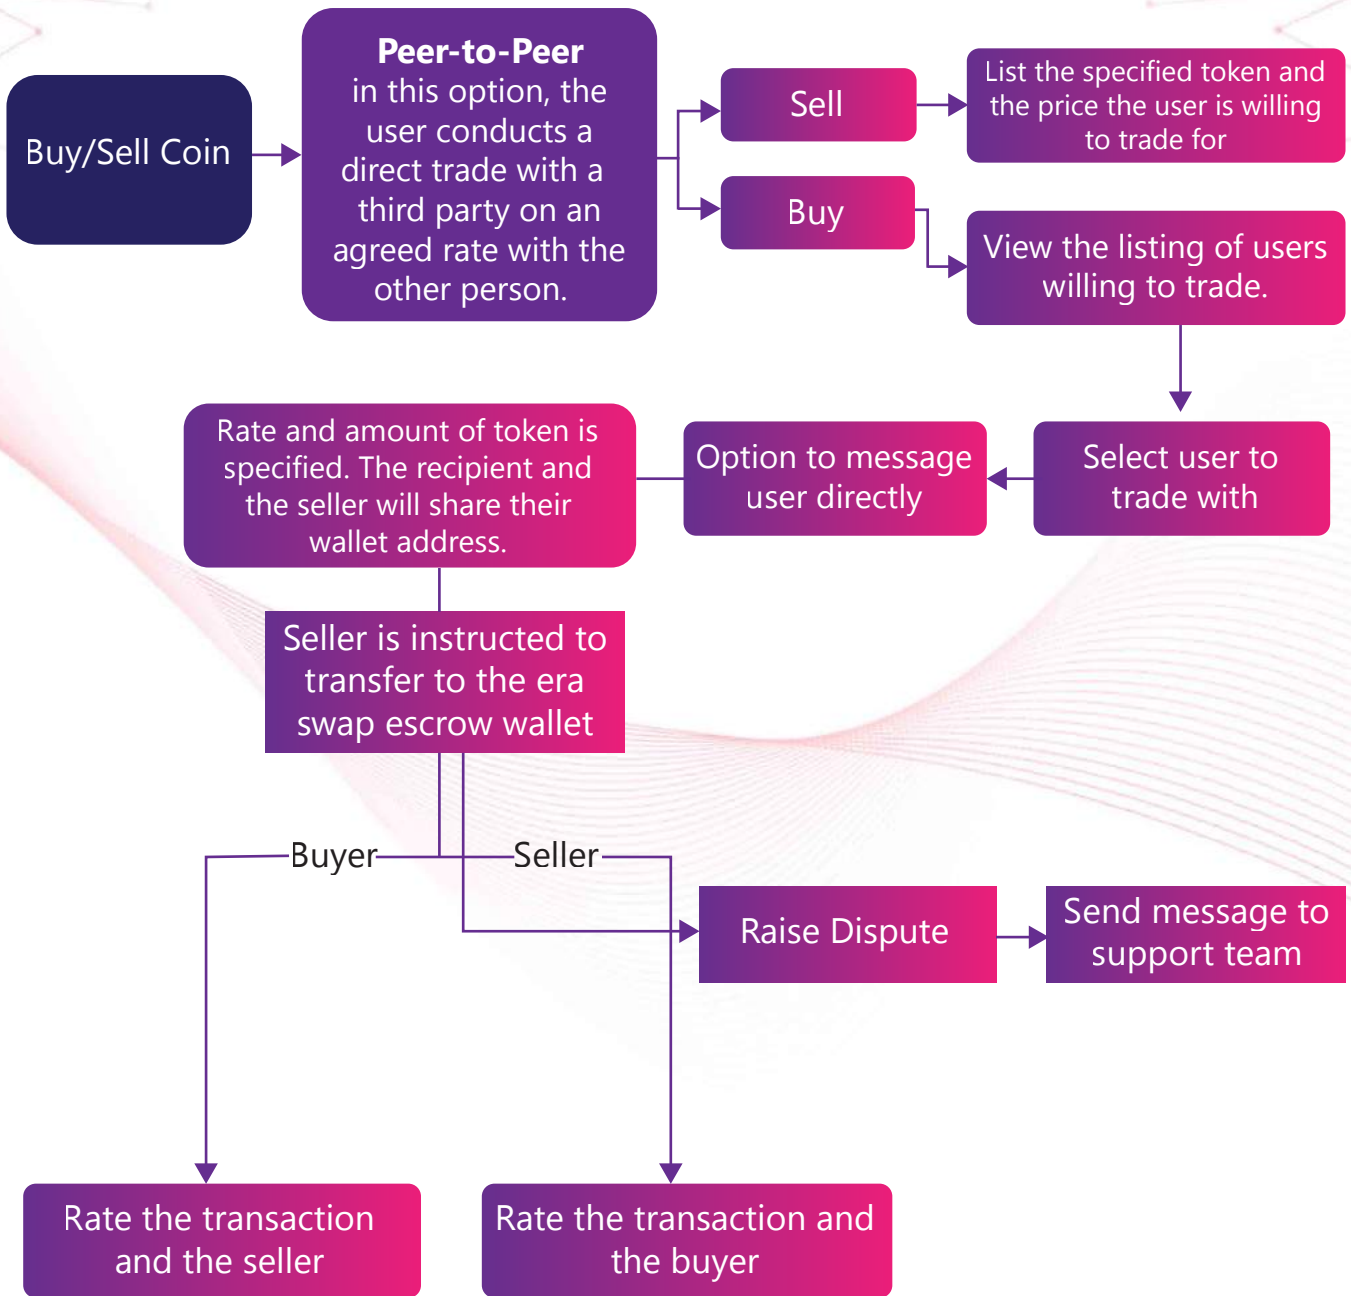

Buy/Sell P2P Workflow