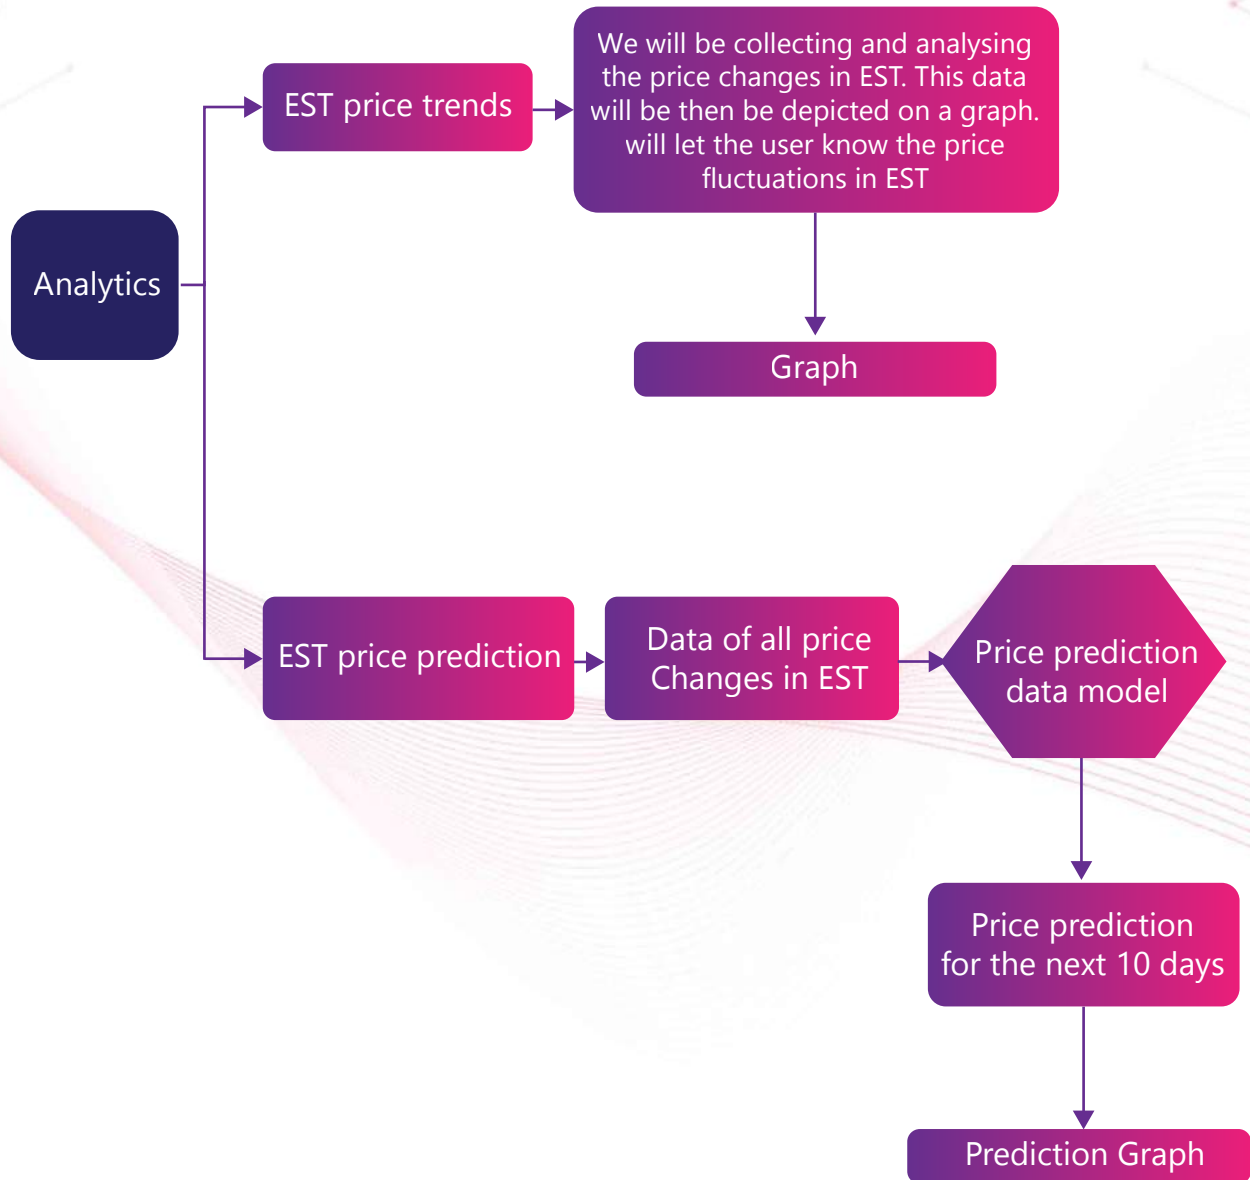

Analytics Workflow